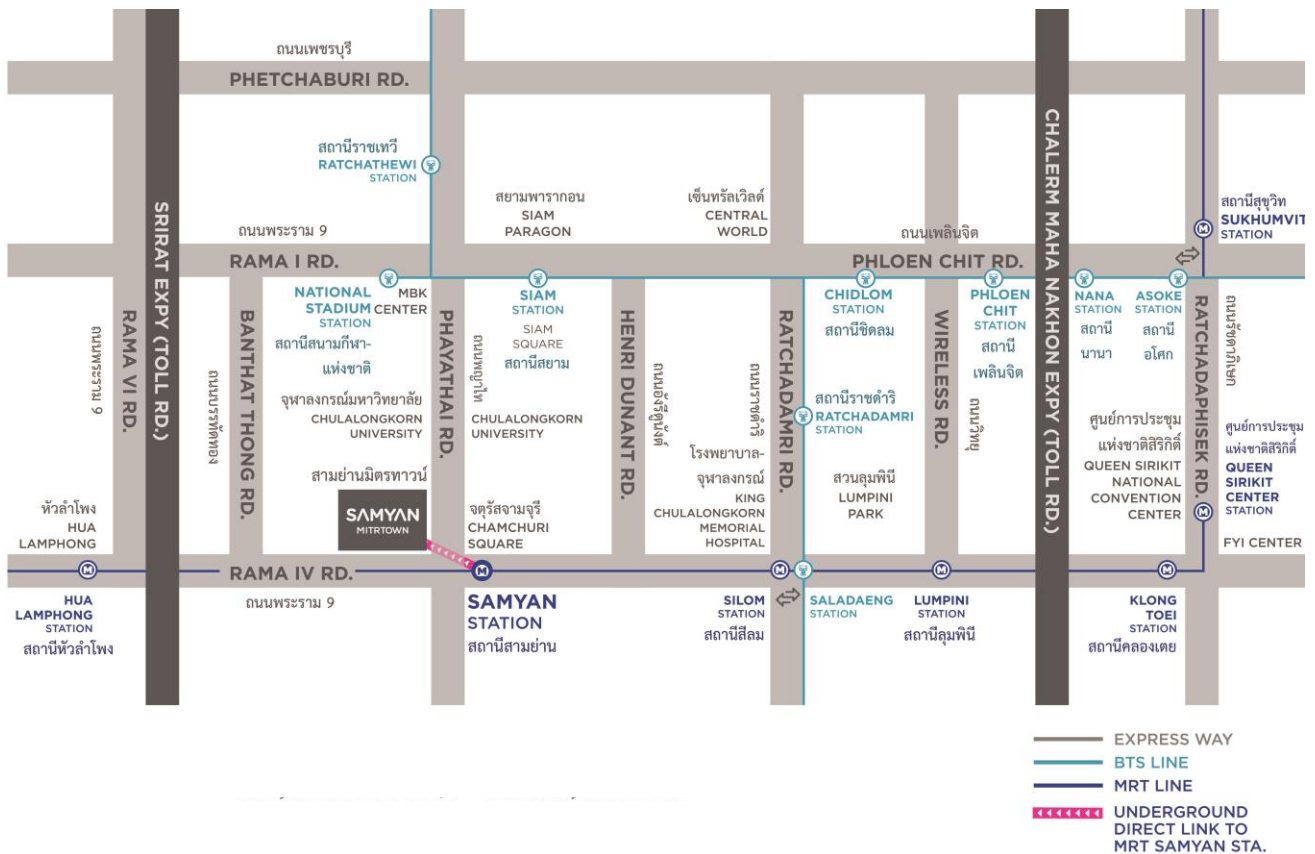

Map of Venue

At Samyan Mitrtown Hall, 5th Floor, Samyan Mitrtown

No. 944 Rama IV Road, Wangmai, Pathumwan District, Bangkok, 10330 Thailand

How to access to Samyan Mitrtown

MRT Line: Samyan Station Exit 2

Bus

- Number: 25, 29, 34, 36, 40, 47, 50, 93, 177, 187, 501, 529, 542 to the bus stop in front of Samyan Mitrtown, Prayathai Road
- Number: 4, 21, 45, 46, 67, 93, 109, 141 (return), 507 to the bus stop in front of Jamjuree Square

1.6 km. from Srirat Expressway
3 km. from Chalerm Maha Nakhon Expressway